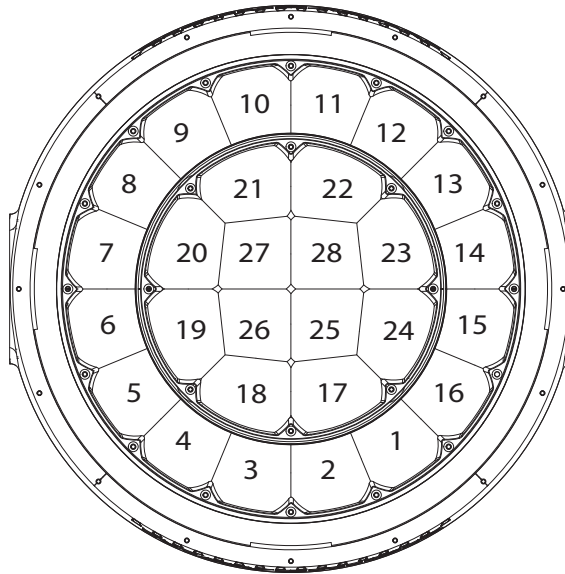

Pixel Chart

Main