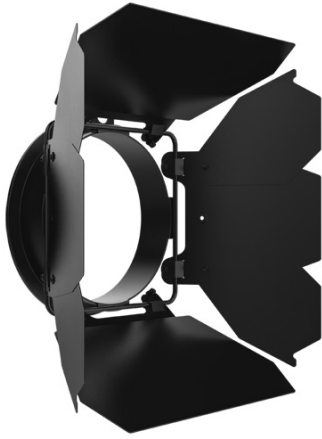

# Ovation F 6.25" Barndoor V2

## FEATURES

- Shields excess light from stage and architectural elements
- Fits other fixtures that accept a 6.25 in (159 mm) accessory

## Construcción / Características físicas

- Leaves: 8
- Dimensions (open): 9.09 x 8.8 x 1.58 in (231 x 224 x 40 mm)
- Dimensions (closed): 8.39 x 6.8 x 1.58 in (213 x 173 x 40 mm)
- Weight: 1.6 lb (0.7 kg)